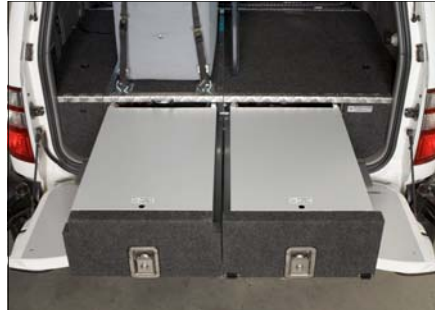

# LANDROVER DISCOVERY SERIES 1

***BASIC CONFIGURATION***

BW700 Twin Drawer storage system with side contour panels.

Internal measurements:

640L x 320W x 210H Standard Height

RRP **\$1,990.00**

***Recommended Fitting charge for all drawer Systems*** **\$275.00**