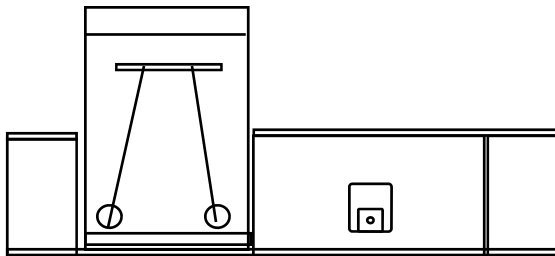

Tourer Series 1A— BWTourer1A/DISC3

Low mounted HDFS-390 and single drawer with side contours. Suits Engel 32-40 litre, Waeco to 55 litre and equivalent fridges.

Overall Height 275mm (external)

$2,030.00

Optional Extras	Code	RRP	Fitting
Half Cargo Barrier, Rear Position	BWH/Bar	$420.00	$60.00
Extra Tie Downs Fitted, Extra Drawer Dividers	D/DIV TDown	$ 25.00 ea	-
Child Restraints fitted	BWCHres	$ 15.00 ea	-
Fridge Tie Down Straps	JSTRAPS	$ 30.00 set 4	-
BW900S Drawer Lid	BWDL2	$ 99.00	-
Drawer Extension Table	BWDEtable	$299.00	-
Top Shelf and Centre Barrier Combination	BWTS/CB	$565.00	$120.00

www.bwidow.com.au or 1800 634 614 for your nearest dealer