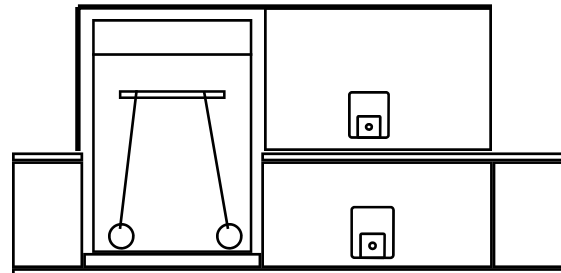

NISSAN PATHFINDER POST 2005 AND ON

BASIC CONFIGURATION

BW1000 Twin Drawer storage system with side contour panels.

Internal measurements:

840L x 420W x 210H Standard Height **\$1,990.00**

Inbuilt fridge slide to passenger or drivers side **\$330.00**

Recommended Fitting charge for all drawer Systems **\$275.00**

**Tourer Series 1A—
BWTourer1A**

Low mounted HDFS-390 and single drawer with side contours. Suits Engel 32-40 litre, Waeco to 55 litre and equivalent fridges. Overall Height 275mm (external)

\$2,030.00

**Tourer Series 1B—
BWTourer1B**

Low mounted HDFS-390 and double drawer with side contours. Top drawer is 300mm deep. Suits Engel 32-40 litre, Waeco to 55 litre and equivalent fridges. Overall height 640mm (external). Available with or without top over. **\$2,825.00**