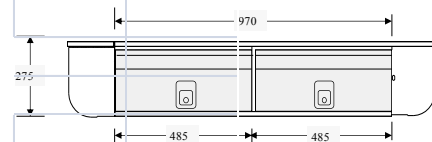

Drawer chassis width 970mm

Drawer dimensions each 940L x 445W x 210H ID

TM-DEF	\$1,549.00	\$275.00
---------------	-------------------	-----------------

Covering Landrover 110 Defender

Large single drawer 940L x 650W x 160

TM-1300	\$1,690.00	\$275.00
----------------	-------------------	-----------------

Covering MK,ML, Triton Pre 05 HiLux,

RA, R9 Rodeo and Colorado,

5 seater Troopcarrier, D22 Navara

Drawer chassis width 970mm

Drawer dimensions each 1240L x 420W x 210H ID

TM-1400	\$1,790.00	\$275.00
----------------	-------------------	-----------------

Covering MN Triton, Navara D40, post 2008 D22 Navara

Drawer chassis width 1020mm