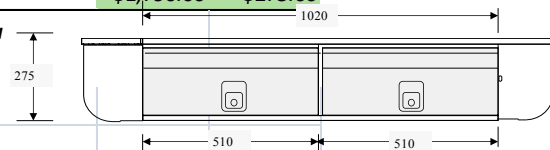

Drawer dimensions each 1240L x 420W x 210H ID

TM-1400	\$1,790.00	\$275.00
----------------	-------------------	-----------------

Covering MN Triton, Navara D40, post 2008 D22 Navara

Drawer chassis width 1020mm

Drawer dimensions each 1340L x 445W x 210H ID

\$ Purchases P.A

Retail Rec Fitting

TM-1500
rec fitting

\$1,790.00 \$275.00

Covering Post 05 Hi Lux, Ford Ranger, BT-50

Drawer chassis width 1020mm

Drawer dimensions each 1440L x 445W x 210H ID