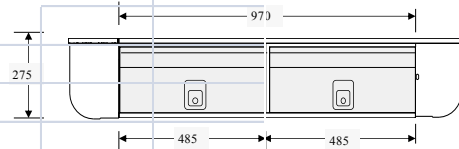

Travel Mate

New larger drawer size on some models

New easy grab handle folded into drawer face.

Travel Mate Product list	\$ Purchases P.A	
	Retail	Rec Fitting
	inc GST	
Drawer systems Available		
TM-800	\$1,549.00	\$275.00

Covering Pajero NM-NT Disco 2 only

Drawer chassis width 970mm

Drawer dimensions each 740L x 420W x 210H ID

TM-900	\$1,590.00	\$275.00
---------------	-------------------	-----------------

Covering 95,120,150 Prado , 76 series Wagon

Drawer chassis width 970mm

Drawer dimensions each 840L x 420W x 210H ID

TM-1000	\$1,590.00	\$275.00
----------------	-------------------	-----------------

Covers 60,80,100,200 series Cruisers, GQ,GU Patrol

Drawer chassis width 970mm

Drawer dimensions each 940L x 445W x 210H ID

TM-DEF	\$1,549.00	\$275.00
---------------	-------------------	-----------------

Covering Landrover 110 Defender

Large single drawer 940L x 650W x 160