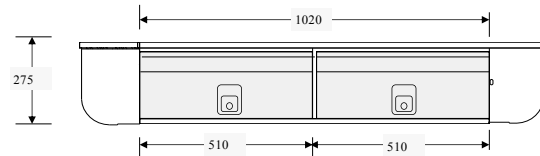

Drawer dimensions each 1240L x 420W x 210H ID

TM-1400	\$1,790.00	\$275.00
----------------	-------------------	-----------------

Covering MN Triton, Navara D40, post 2008 D22 Navara

Drawer chassis width 1020mm

Drawer dimensions each 1340L x 445W x 210H ID

\$ Purchases P.A

Retail Rec Fitting

TM-1500
rec fitting

\$1,790.00 \$275.00

Covering Post 05 Hi Lux, Ford Ranger, BT-50

Drawer chassis width 1020mm

Drawer dimensions each 1440L x 445W x 210H ID

TM-390 **DIY KIT**
Fridge slide

\$299.00 \$60.00

To suit
fridges up to
50 litre.
Base size
390 x 710

TM-810 **DIY KIT**
Fridge slide

\$399.00 \$60.00

To suit
fridges up to
110 litre.
Base size
510 x 815

TM 1/2 Barrier Rec fitting \$60

\$399.00 \$60.00

TM Wing Kit sold separately if required

\$349.00

Retail

Top shelf and dividing barrier not available in TravelMate range on first release.

inc GST

Black Widow Premium 1/2 Barrier, Top shelf and dividing barrier combo to suit