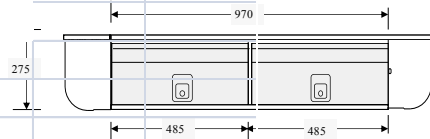

Covering Pajero NM-NT Disco 2 only

Drawer chassis width 970mm

Drawer dimensions each 740L x 420W x 210H ID

TM-900	\$1,590.00	\$275.00
---------------	-------------------	-----------------

Covering 95,120,150 Prado , 76 series Wagon

Drawer chassis width 970mm

Drawer dimensions each 840L x 420W x 210H ID

TM-1000	\$1,590.00	\$275.00
----------------	-------------------	-----------------

Covers 60,80,100,200 series Cruisers, GQ,GU Patrol

Drawer chassis width 970mm

Drawer dimensions each 940L x 445W x 210H ID

TM-DEF	\$1,549.00	\$275.00
---------------	-------------------	-----------------

Covering Landrover 110 Defender

Large single drawer 940L x 650W x 160