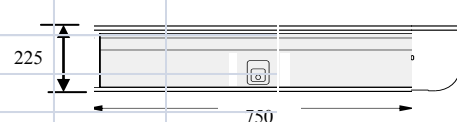

Drawer chassis width 970mm

Drawer dimensions each 840L x 420W x 210H ID

TM-1000	\$1,590.00	\$275.00
----------------	-------------------	-----------------

Covers 60,80,100,200 series Cruisers, GQ,GU Patrol

Drawer chassis width 970mm

Drawer dimensions each 940L x 445W x 210H ID

TM-DEF	\$1,549.00	\$275.00
---------------	-------------------	-----------------

Covering Landrover 110 Defender

Large single drawer 940L x 650W x 160

TM-1300	\$1,690.00	\$275.00
----------------	-------------------	-----------------

Covering MK,ML, Triton Pre 05 HiLux,

RA, R9 Rodeo and Colorado,

5 seater Troopcarrier, D22 Navara

Drawer chassis width 970mm

Drawer dimensions each 1240L x 420W x 210H ID

TM-1400	\$1,790.00	\$275.00
----------------	-------------------	-----------------

Covering MN Triton, Navara D40, post 2008 D22 Navara

Drawer chassis width 1020mm