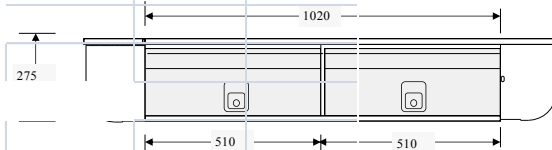

Drawer chassis width 970mm

Drawer dimensions each 840L x 420W x 210H ID

TM-1000	\$1,590.00	\$275.00
----------------	-------------------	-----------------

Covers 60,80,100,200 series Cruisers, GQ,GU Patrol

Drawer chassis width 970mm

Drawer dimensions each 940L x 445W x 210H ID

TM-DEF	\$1,549.00	\$275.00
---------------	-------------------	-----------------

Covering Landrover 110 Defender

Large single drawer 940L x 650W x 160